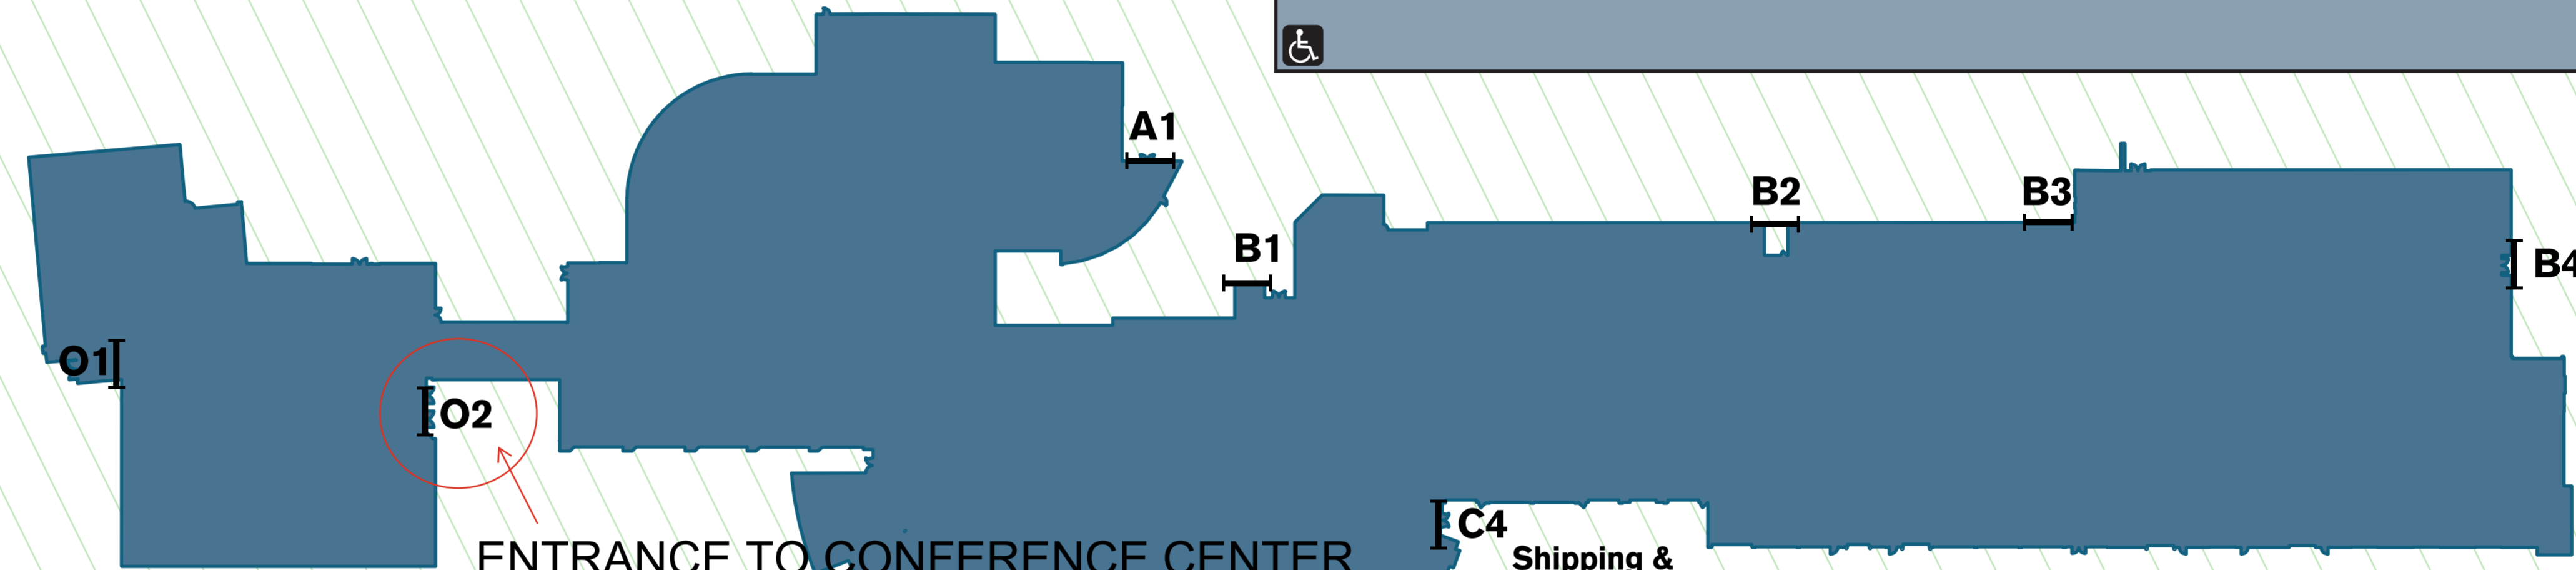

**MORAINÉ PARK
TECHNICAL COLLEGE**
FOND DU LAC CAMPUS
PARKING MAP
235 N National Ave.
Fond du Lac, WI 54935

N. NATIONAL AVE.

CAMPUS DR.

ENTRANCE TO CONFERENCE CENTER

Shipping & Receiving

Main Entrance

PARK HERE

CLOSED FOR RENOVATION

CLOSED FOR RENOVATION

CLOSED FOR RENOVATION

UNIVERSITY DR.

E. JOHNSON ST. / HWY 23