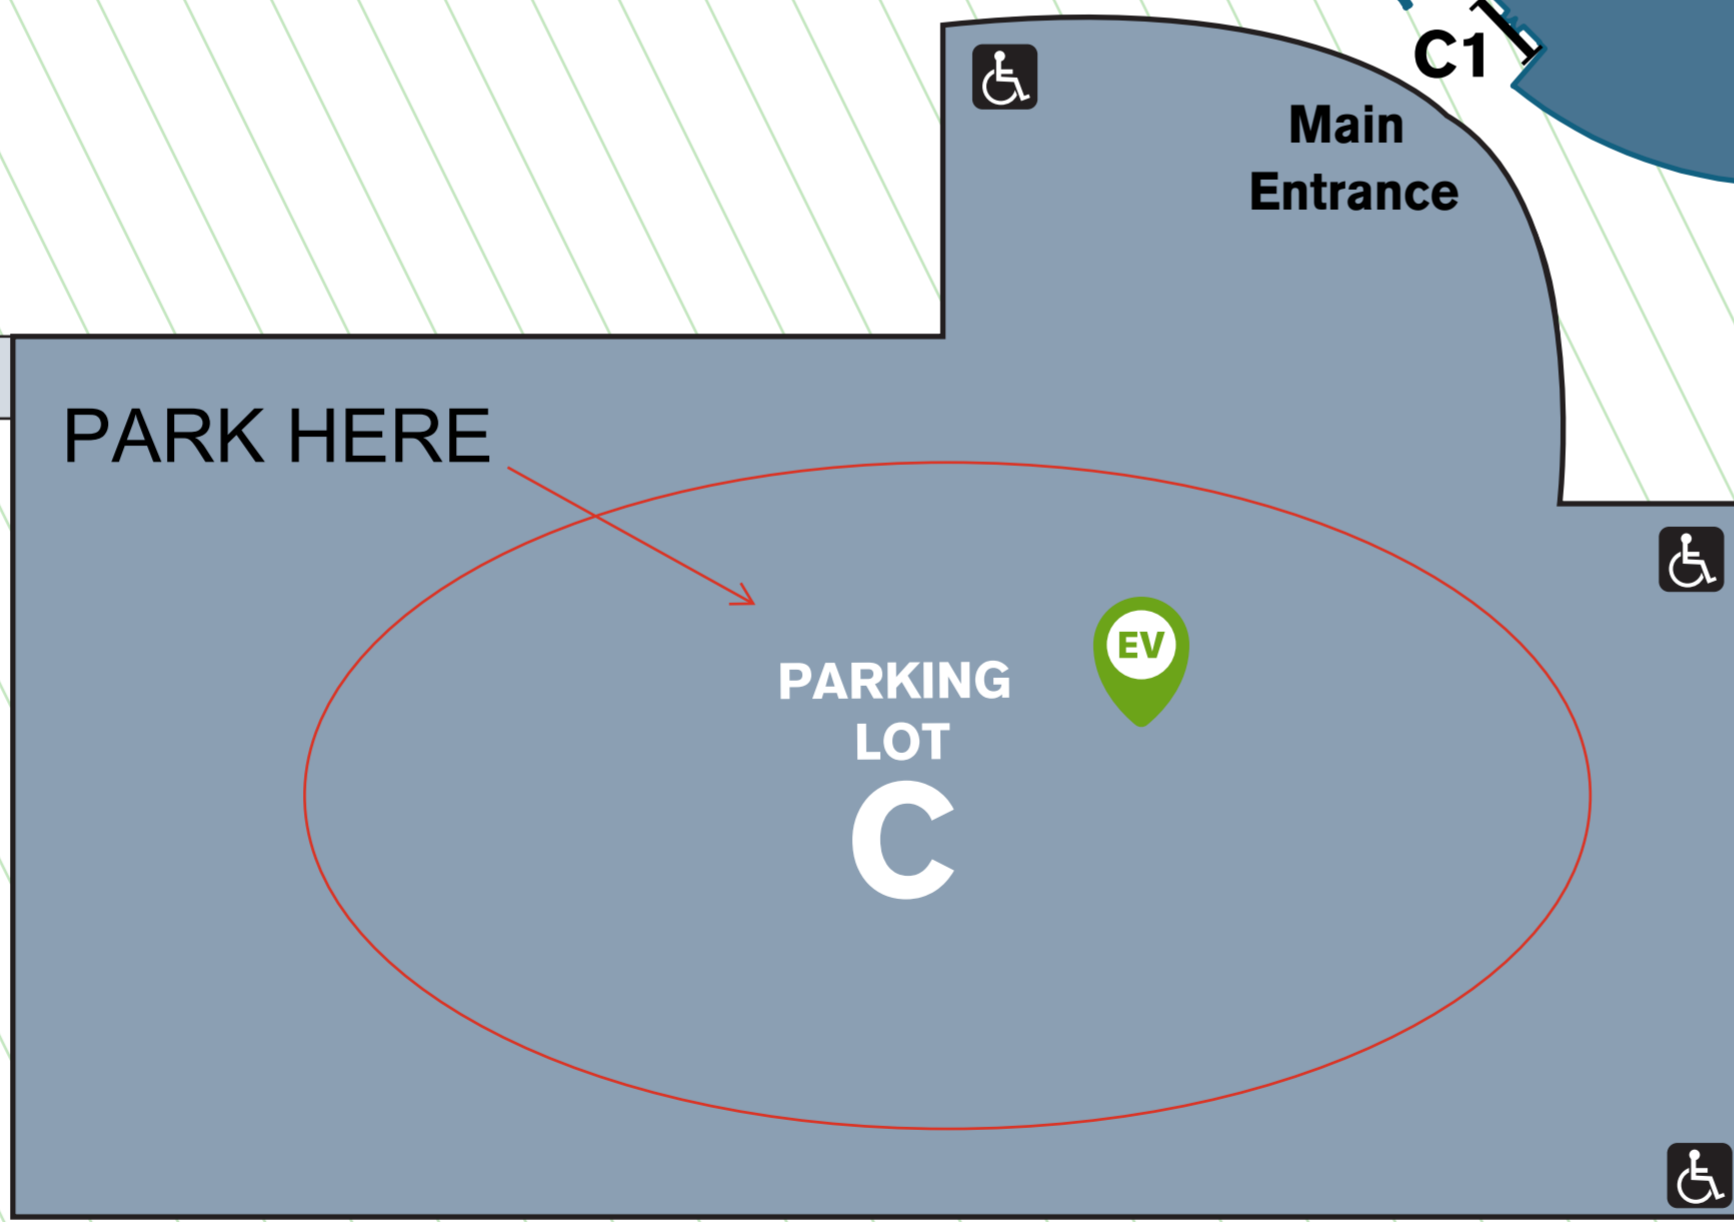

**MORAINÉ PARK
TECHNICAL COLLEGE**
FOND DU LAC CAMPUS
PARKING MAP
235 N National Ave.
Fond du Lac, WI 54935

N. NATIONAL AVE.

CAMPUS DR.

ENTRANCE TO CONFERENCE CENTER

Shipping & Receiving

Main Entrance

PARK HERE

CLOSED FOR RENOVATION

CLOSED FOR RENOVATION

CLOSED FOR RENOVATION

UNIVERSITY DR.

E. JOHNSON ST. / HWY 23